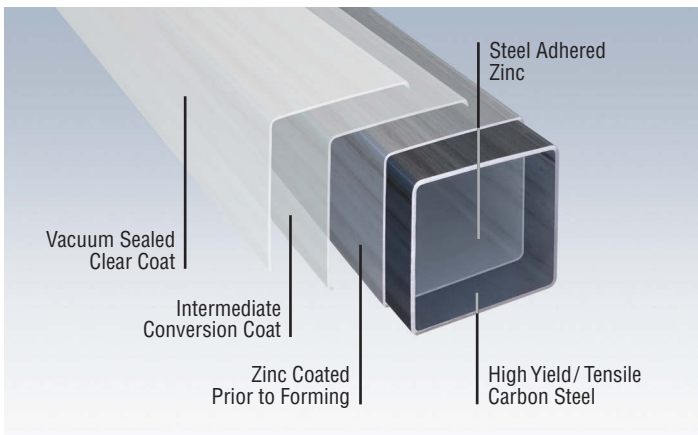

Midwest Tube Mills, Inc.

MTS Shapes

> Mechanical and Ornamental

In addition to round pipe and tubing, **MIDWEST TUBE MILLS** manufactures square and rectangular framework for ornamental fencing and other mechanical applications including carports, greenhouses, ornamental fence and other outdoor applications

Triple Layer Coating - Our shaped tubing features the identical triple layer coating process of our MT series products. A triple layer of OD corrosion protection consisting of a zinc bath, an intermediate conversion coat and a clear vacuum sealed top coat is then added to provide maximum in protection and durability. The ID is zinc coated prior to forming.

Square Tubing - is available in gauges ranging from 12 to 18 with sizes ranging from 2" to 2.50" All square material conforms to ASTM F2408-09, Standard Specification for Ornamental Fences Employing Galvanized Steel Tubular Pickets 5.1 and 5.1.1.

Rectangular Tubing - is available in gauges ranging from 12 to 18 with sizes ranging from 1 x 2" to 2 x 3".

Colors-Custom color coating is available on all of square/rectangular tubing products using our state-of-the-art inline polyester coating and heavy mil polyolefin process.